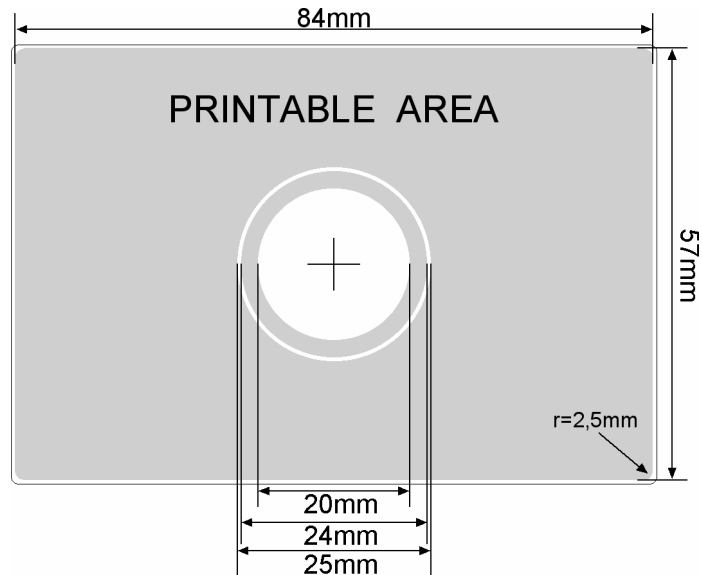

## CD Business Card

---

- Discformat:** 15 - 80 mm
- Printable Area:** 20 - 24 mm / 25 – (84 x 57) mm (At a diameter of 24 to 25 mm printing is not possible!)  
 angle radius: 2,5 mm
- Printing method:** Silkscreen or Offset