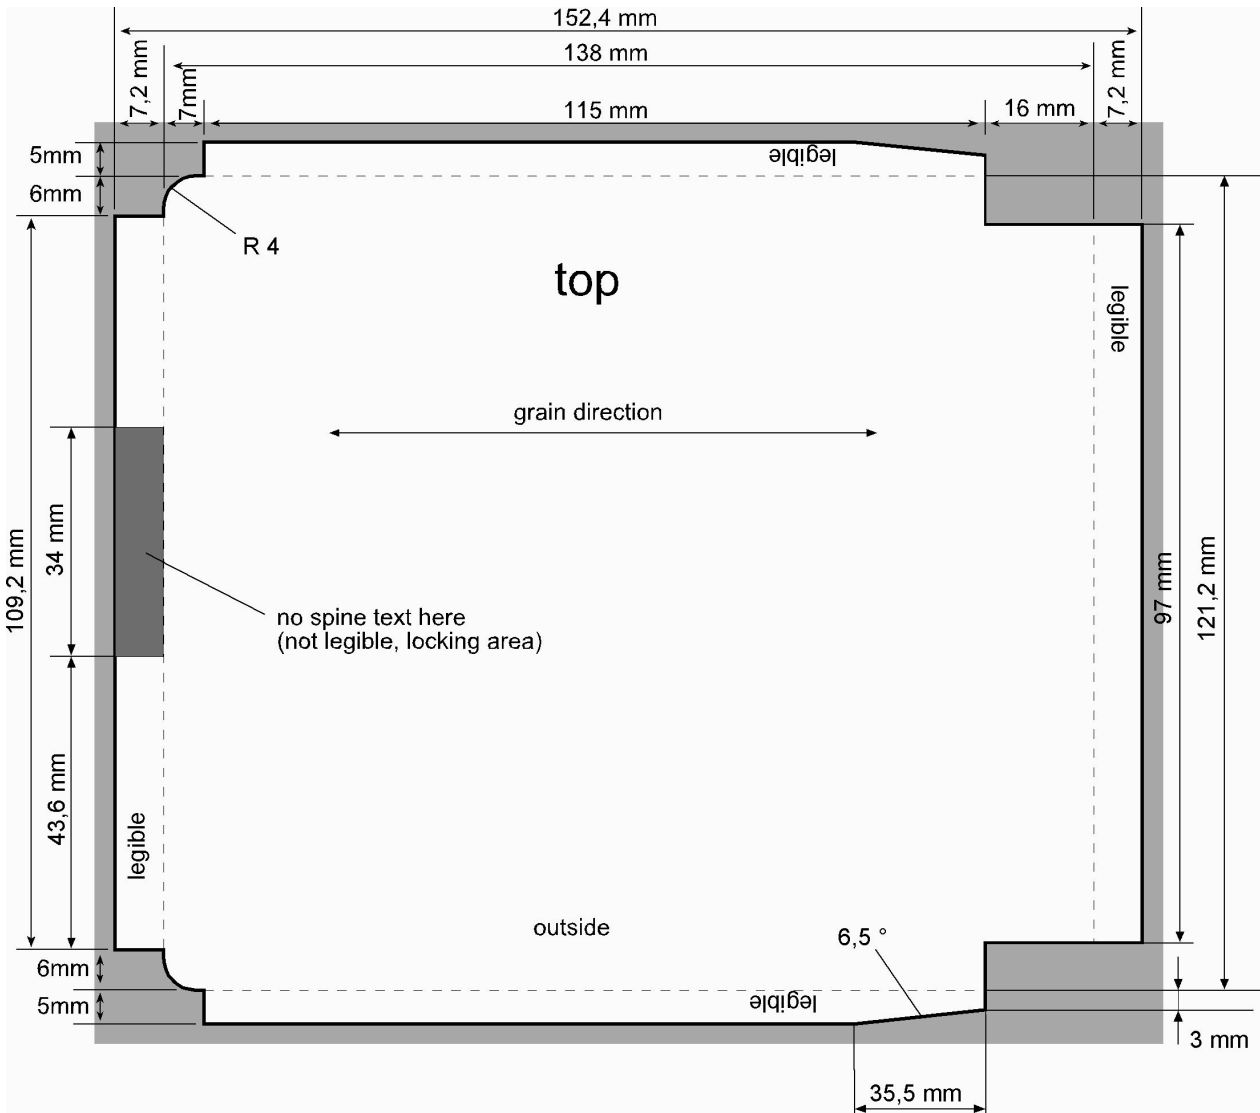

# SJB Standard - Inlay

Print: 4/0; 4/1 or 4/4

Packaging possible in: Super Jewel Box – King Size (New version)

For delivery of lithodata please take notice of specification no. 5.000E (Specification for delivery of Lithodata)!

SJB Standard - Inlay	Spec-No.: 5.019E	Revisor: QM
	Valid from: 21.10.2004	Version: 01.04
	Last update: 21.10.2004	Page 1 of 1